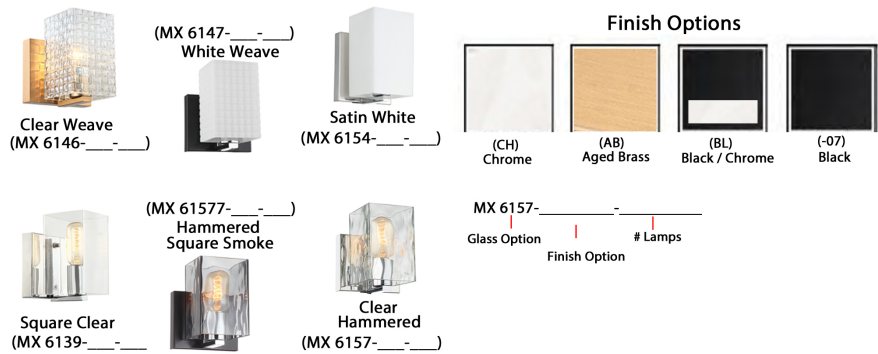

Image May Not Reflect Fixture Finish

MX 6139-07-8
L:52" H:6.5" Ext:5.5"
Finish: Black
Glass: Clear
Lamps: 8x60W (M) A19

REFERENCE	QTY.	REMARKS	Project
			Location/Type
			Architect
			Engineer
			Contractor
			Submitted By: _____ Date: _____